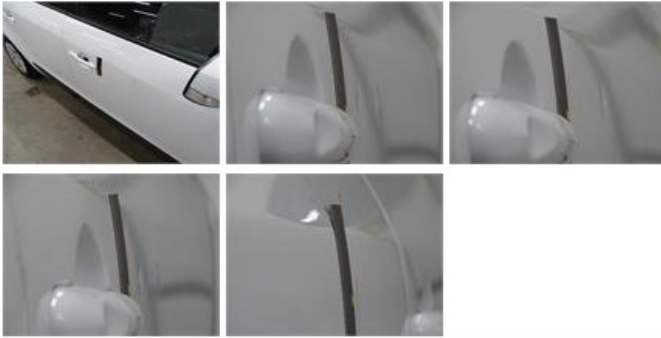

Engine protective plate, Hole, E - Replace 37,00

Door R R, Dent(s), Acceptable 0,00

No pictures to display

Door F R, Dent(s), PDR - Paintless dent repair 82,80

Trunk lid covering R, Scratch(es), Smart repair 110,64