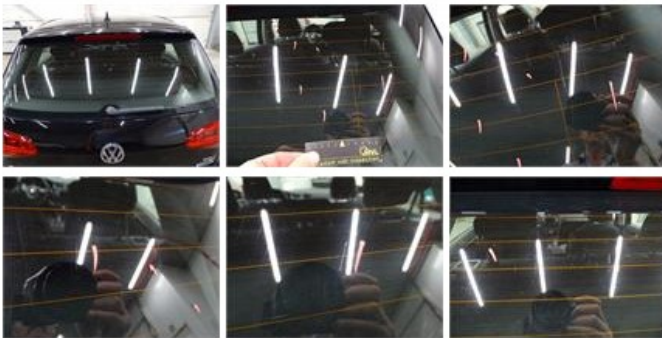

Degree of wear

205/55/16/91 V LightMetal				
Summer tyres:	Fr.L.	Continental: 5 mm	Fr.R.	Continental: 5 mm
	Re.L.	Michelin: 7 mm	Re.R.	Michelin: 7 mm

Assistance equipment

Emergency spare wheel	Yes	Jack	Yes
Total cost ex VAT			1384,98
Ignition key, Missing, E - Replace			150,00
<i>No pictures to display</i>			
Door F R, Dent(s) and scratch(es), LI - Repair and paint (complete)			318,35

Rear window, Scratch(es), E - Replace 0,00

Alloy rim R R, Scratch(es), Acceptable 0,00

No pictures to display

Wing R L, Scratch(es), Acceptable 0,00

No pictures to display

Wing R R, Dent(s) and scratch(es), LI - Repair and paint (complete) 308,20