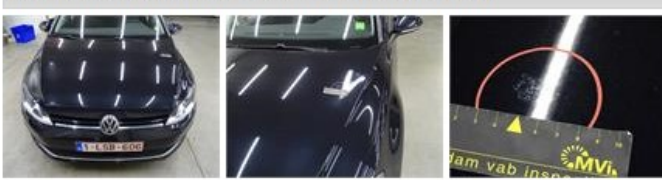

Bonnet, Chemical polution, LI - Repair and paint (complete) 290,08