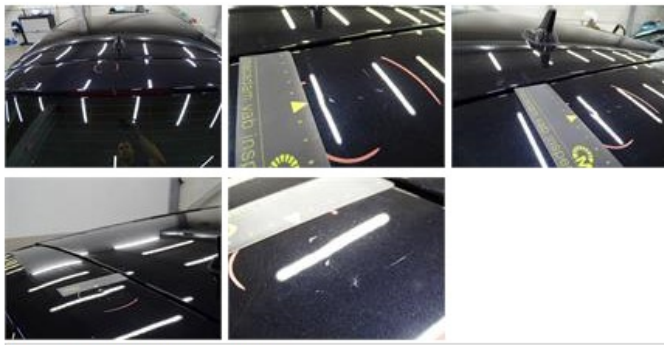

Door R L, Scratch(es), Acceptable 0,00

No pictures to display

Door R R, Scratch(es), LI - Repair and paint (complete) 318,35