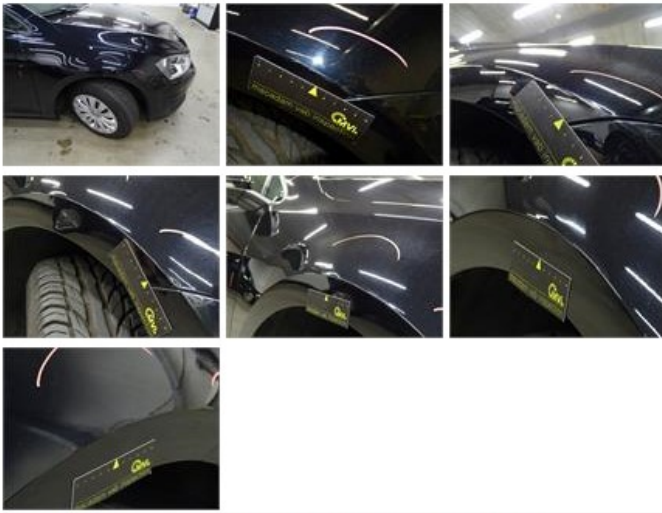

Wing R R, Bad repair, Acceptable 0,00

Roof pillar R, Chemical polution, Acceptable 0,00

No pictures to display

Wheel cover F L, Scratch(es), Acceptable 0,00

No pictures to display

Bumper F, Scratch(es), LI - Repair and paint (complete) 211,80

Door F R, Dent(s) and scratch(es), LI - Repair and paint (complete) 318,35

Wing F L, Dent(s) and scratch(es), LI - Repair and paint (complete) 220,18

Rearview mirror housing L, Scratch(es), Acceptable 0,00

No pictures to display

Wing F R, Dent(s) and scratch(es), LI - Repair and paint (complete)

220,18

Wing R L, Dent(s) and scratch(es), LI - Repair and paint (complete)

308,20

Wheel cover R R, Scratch(es), Acceptable