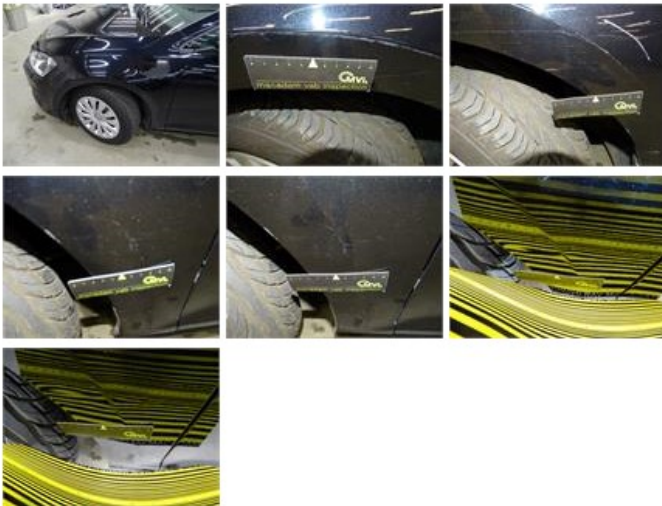

Rearview mirror housing L, Scratch(es), Acceptable 0,00

No pictures to display