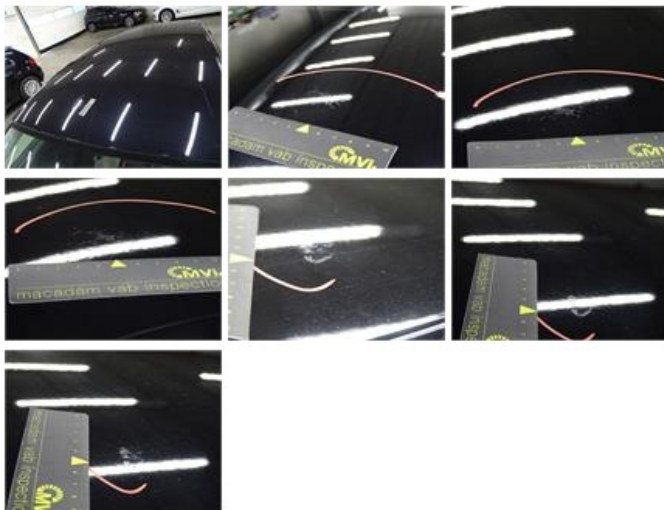

Degree of wear

195/65/15/95 T Steel				
Summer tyres:	Fr.L.	Uniroyal: 6 mm	Fr.R.	Uniroyal: 6 mm
	Re.L.	Kleber: 5 mm	Re.R.	Kleber: 5 mm

Assistance equipment

Emergency spare wheel	Yes	Jack	Yes
Number of charging cables (normal)	0		
Number of charging cables (rapid charge)	0		

Bumper R, Scratch(es), LI - Repair and paint (complete) 211,80

Bonnet, Stone chip(s), Acceptable 0,00

No pictures to display

Wheel cover R L, Scratch(es), Acceptable 0,00

No pictures to display

Roof, Chemical polution, LI - Repair and paint (complete) 481,50

Wing R R, Bad repair, Acceptable 0,00

Roof pillar R, Chemical polution, Acceptable 0,00

No pictures to display

Wheel cover F L, Scratch(es), Acceptable 0,00

No pictures to display

Bumper F, Scratch(es), LI - Repair and paint (complete) 211,80