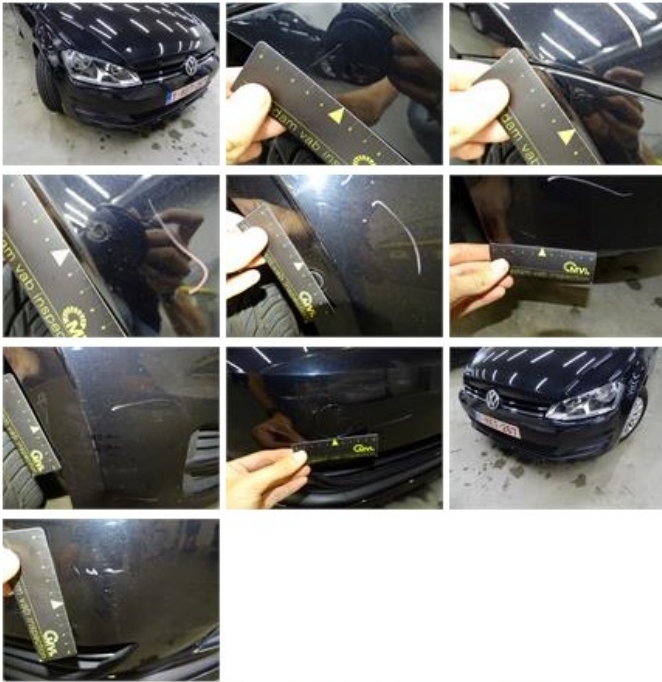

Bumper R, Scratch(es), LI - Repair and paint (complete) 211,80

Bonnet, Stone chip(s), Acceptable 0,00

No pictures to display

Wheel cover R L, Scratch(es), Acceptable 0,00

No pictures to display

Roof, Chemical polution, LI - Repair and paint (complete) 481,50

Wing R R, Bad repair, Acceptable 0,00

Roof pillar R, Chemical polution, Acceptable 0,00

No pictures to display

Wheel cover F L, Scratch(es), Acceptable 0,00

No pictures to display

Bumper F, Scratch(es), LI - Repair and paint (complete) 211,80

Door F R, Dent(s) and scratch(es), LI - Repair and paint (complete) 318,35

Wing F L, Dent(s) and scratch(es), LI - Repair and paint (complete) 220,18

Rearview mirror housing L, Scratch(es), Acceptable 0,00

No pictures to display

Wing F R, Dent(s) and scratch(es), LI - Repair and paint (complete)

220,18

Wing R L, Dent(s) and scratch(es), LI - Repair and paint (complete)

308,20

Wheel cover R R, Scratch(es), Acceptable