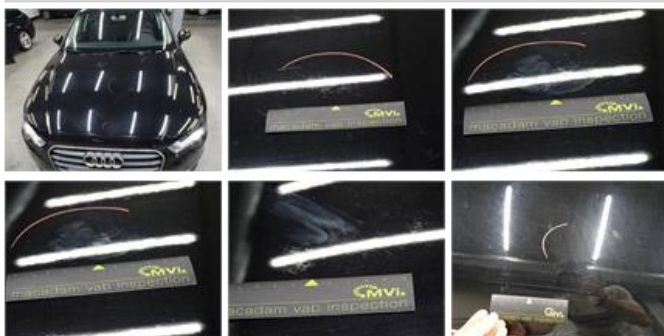

Alloy rim R R, Scratch(es), LI - Repair and paint (complete) 95,00

Door F R, Scratch(es), Acceptable 0,00

No pictures to display

Bumper F, Scratch(es), LI - Repair and paint (complete) 211,80

Windscreen, Repaired, Acceptable 0,00

No pictures to display

Bonnet, Chemical polution, LI - Repair and paint (complete) 290,08

Alloy rim F L, Scratch(es), LI - Repair and paint (complete)

95,00

Door R R, Repaired, Acceptable

0,00

No pictures to display