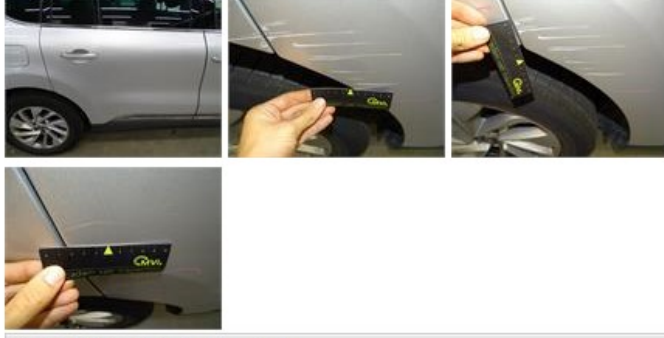

Spoiler R, Scratch(es), Acceptable	0,00

No pictures to display

Wing F R, Scratch(es), Acceptable	0,00

No pictures to display

Door R L, Dent(s) and scratch(es), Acceptable	0,00

No pictures to display

Door F R, Dent(s) and scratch(es), LI - Repair and paint (complete)	282,02