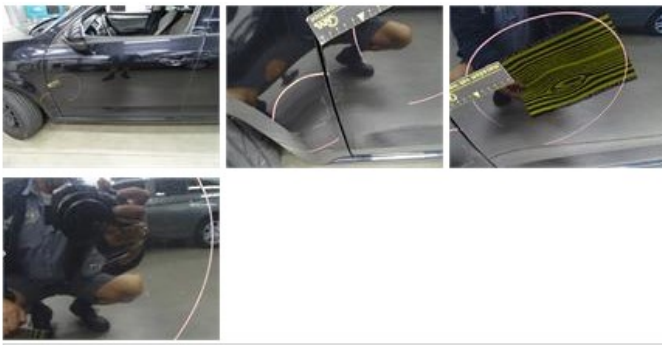

Roof, Chemical pollution, LI - Repair and paint (complete) 481,50