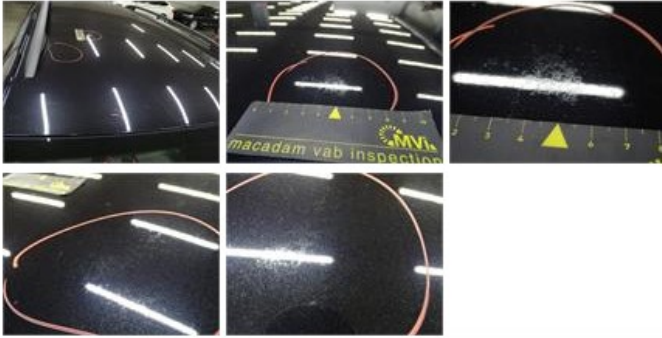

Door R L, Scratch(es), LI - Repair and paint (complete) 318,35