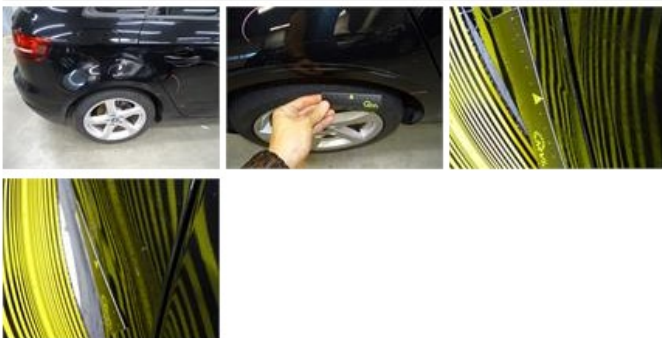

Wing R R, Dent(s) and scratch(es), LI - Repair and paint (complete) 0,00