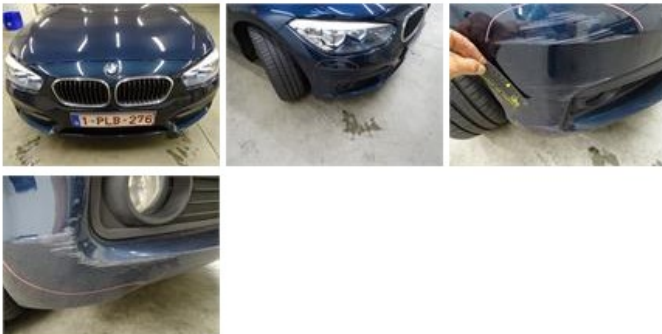

Alloy rim R L, Scratch(es), LI - Repair and paint (complete) 95,00