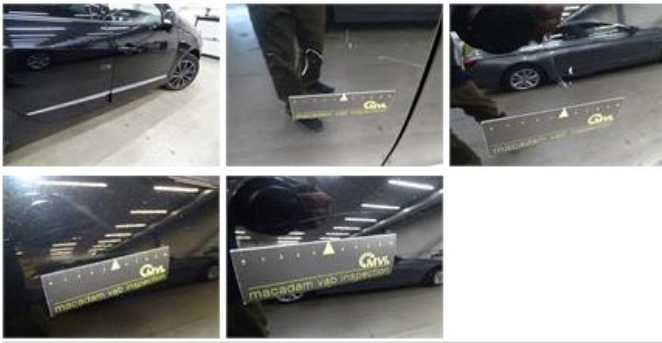

Degree of wear

	205/55/17/95 V LightMetal			
Summer tyres:	Fr.L.	Michelin: 4 mm	Fr.R.	Michelin: 4 mm
	Re.L.	Michelin: 4 mm	Re.R.	Michelin: 4 mm

Assistance equipment

Spare wheel	Yes	Jack	Yes
Number of charging cables (normal)	0		
Number of charging cables (rapid charge)	0		

Wing R L, Scratch(es), LI - Repair and paint (complete) 308,20

Bumper F, Dent(s) and scratch(es), LI - Repair and paint (complete) 211,80

Roof, Hail damage, LI - Repair and paint (complete) 721,50

Door R R, Scratch(es), LI - Repair and paint (complete) 318,35