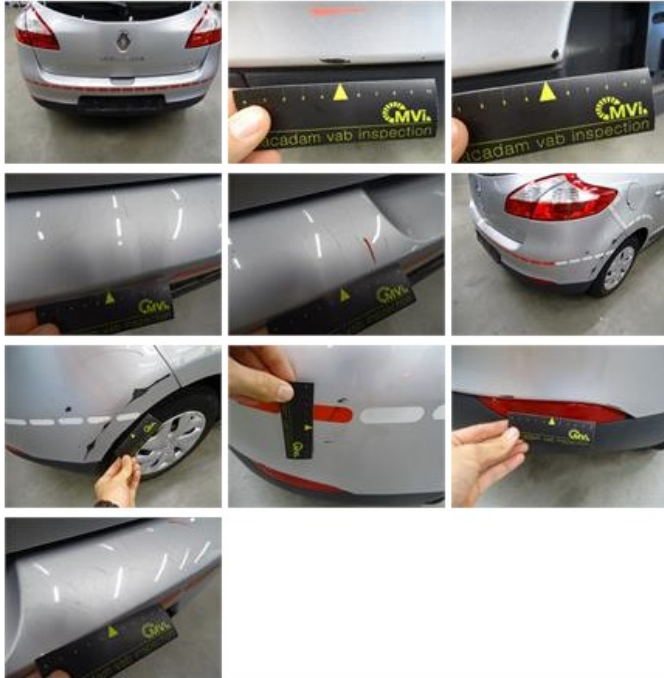

Degree of wear

	195/65/15/91 T Steel			
Winter tyres:	Fr.L.	Bridgestone: 3 mm	Fr.R.	Bridgestone: 3 mm
	Re.L.	Goodyear: 6 mm	Re.R.	Goodyear: 6 mm

Assistance equipment

Spare wheel	No	Jack	Yes
Number of charging cables (normal)	0		
Number of charging cables (rapid charge)	0		

Total cost ex VAT	3763,12
Wing F L, Dent(s) and scratch(es), LI - Repair and paint (complete)	220,18

Bumper R, Scratch(es), LI - Repair and paint (complete)

211,80

Bonnet, Dent(s) and scratch(es), LI - Repair and paint (complete)