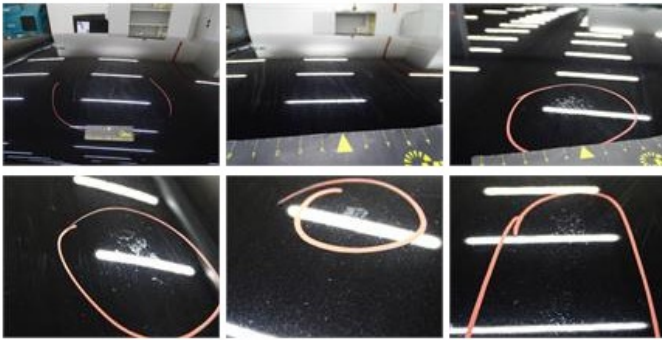

Degree of wear				
	175/65/15/84 H LightMetal			
Summer tyres:	Fr.L.	Michelin: 5 mm	Fr.R.	Michelin: 5 mm
	Re.L.	Michelin: 7 mm	Re.R.	Michelin: 7 mm

Assistance equipment			
Repair kit	Yes	Compressor	Yes
Total cost ex VAT			949,38
Door F L, Scratch(es), Acceptable			0,00
<i>No pictures to display</i>			
Alloy rim F L, Scratch(es), LI - Repair and paint (complete)			95,00

Door F R, Dent(s), PDR - Paintless dent repair			82,80
--	--	--	--------------

Roof, Chemical polution, LI - Repair and paint (complete)

481,50

Alloy rim F R, Scratch(es), Acceptable

0,00

No pictures to display