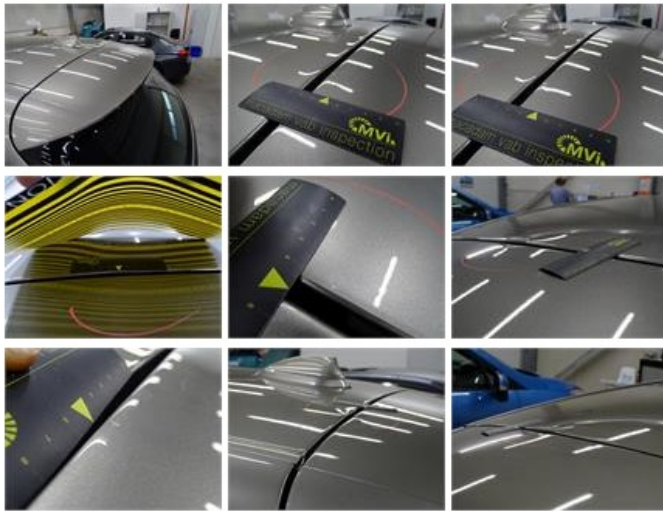

No pictures to display

Rear spoiler, Dent(s) and scratch(es), LI - Repair and paint (complete)

115,56

Door F R, Dent(s) and scratch(es), Acceptable

0,00

No pictures to display

Roof, Dent(s), LI - Repair and paint (complete)

481,50