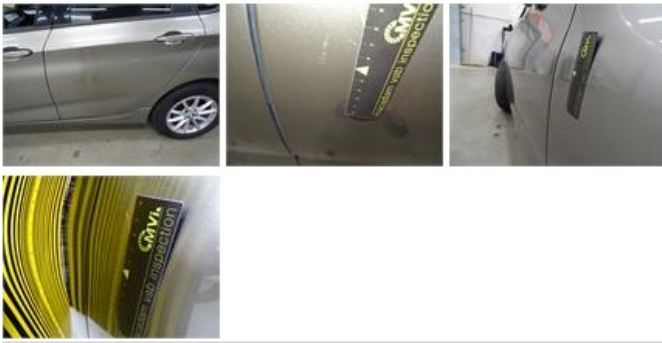

Bumper R, Scratch(es), LI - Repair and paint (complete)

211,80