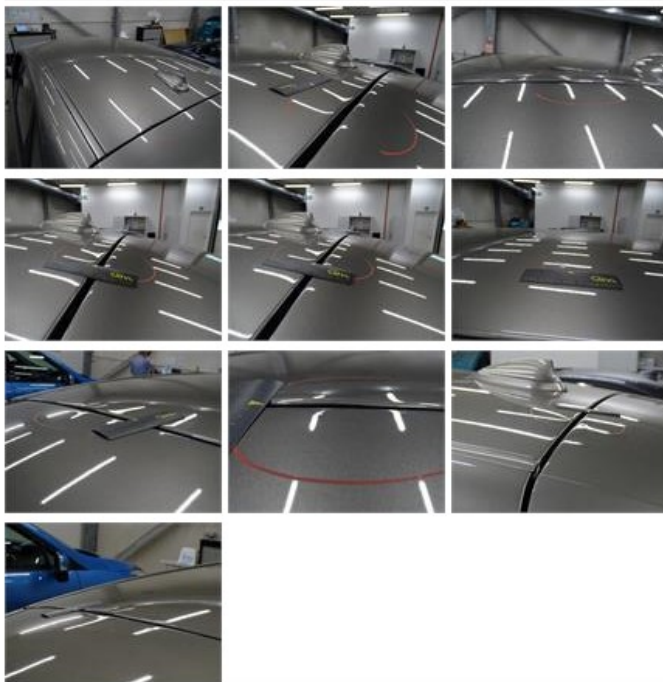

Door R R, Dent(s), Acceptable

0,00

No pictures to display

Bonnet, Stone chip(s), Acceptable

0,00