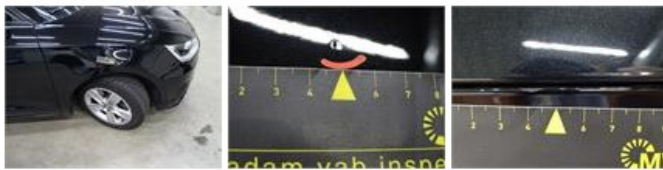

Alloy rim R R, Scratch(es), LI - Repair and paint (complete)

95,00

Alloy rim F R, Scratch(es), LI - Repair and paint (complete)

95,00

Wing F R, Bad repair, Acceptable

0,00

Luggage space cover, Missing, E - Replace