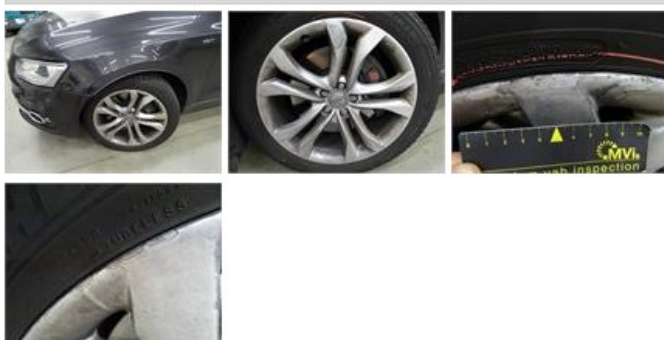

Interior, Dirty, Chemical cleaning

150,00

Door F L, Scratch(es), Acceptable

0,00

No pictures to display

Bumper R, Scratch(es), LI - Repair and paint (complete)

254,16

Bonnet, Stone chip(s), Acceptable

0,00

No pictures to display

Alloy rim R R, Scratch(es), LI - Repair and paint (complete)

95,00

Alloy rim F L, Scratch(es), LI - Repair and paint (complete)

95,00

Interior, Dirty, Cleaning

50,00

GPS, Broken, E - Replace

795,00

Alloy rim R L, Scratch(es), LI - Repair and paint (complete)

95,00

Alloy rim F R, Scratch(es), LI - Repair and paint (complete)

95,00

Door R L, Dent(s) and scratch(es), Acceptable