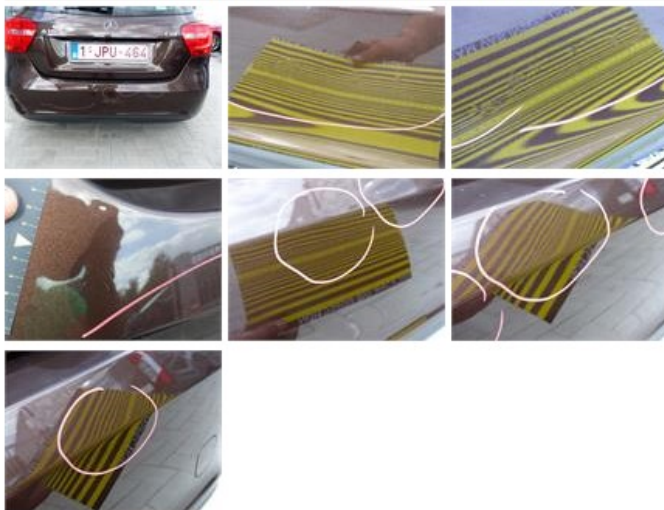

No pictures to display

Side window trim R R, Dent(s), E - Replace 39,40

Side window trim R L, Dent(s), E - Replace 39,40

Roof pillar L, Scratch(es), Acceptable 0,00

No pictures to display

Bumper R, Dent(s) and scratch(es), LI - Repair and paint (complete) 211,80