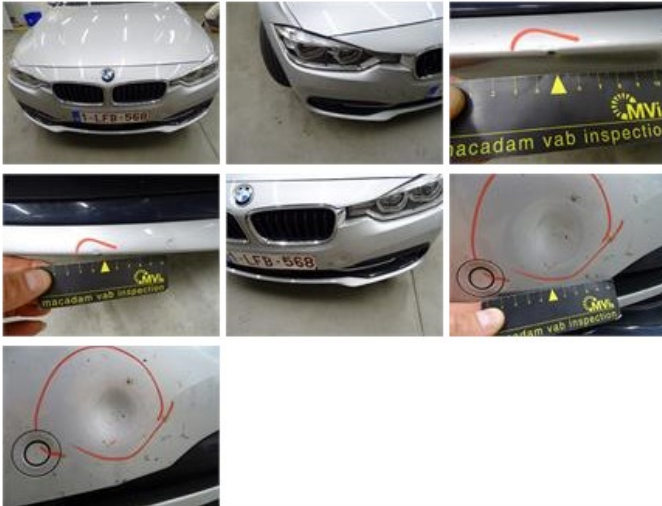

**Degree of wear**

<b>205/60/16/92 W LightMetal</b>				
Summer tyres:	Fr.L.	<b>Pirelli: 4 mm</b>	Fr.R.	<b>Pirelli: 4 mm</b>
	Re.L.	<b>Michelin: 6 mm</b>	Re.R.	<b>Michelin: 6 mm</b>

**Assistance equipment**

	Runflat	<b>Yes</b>
Total cost ex VAT		<b>1423,86</b>
Wing R R, Scratch(es), LI - Repair and paint (complete)		<b>308,20</b>

Alloy rim F R, Scratch(es), LI - Repair and paint (complete) 95,00

Rearview mirror housing R, Scratch(es), LI - Repair and paint (complete) 115,56

Alloy rim R R, Scratch(es), Acceptable 0,00

No pictures to display

Tailgate, Scratch(es), 67 - Polish 0,00

No pictures to display

Bumper R, Dent(s) and scratch(es), LI - Repair and paint (complete) 211,80

Bumper F, Dent(s) and scratch(es), LI - Repair and paint (complete) 211,80

Roof, Chemical polution, LI - Repair and paint (complete) 481,50

Bonnet, Bad repair, Acceptable

0,00