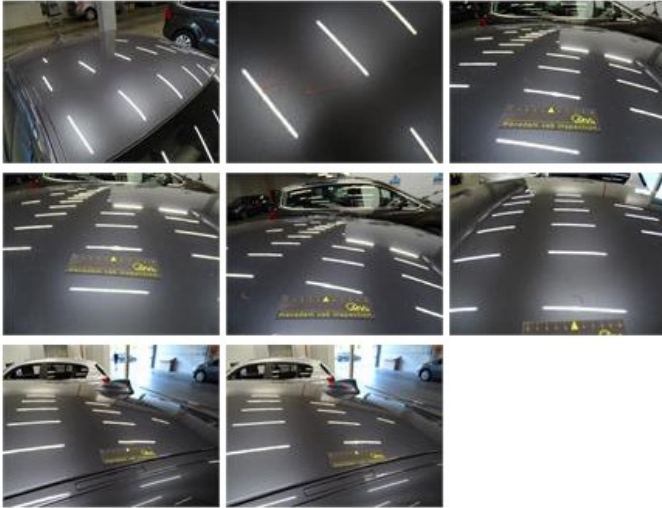

Roof, Hail damage, PDR - Hail 0,00