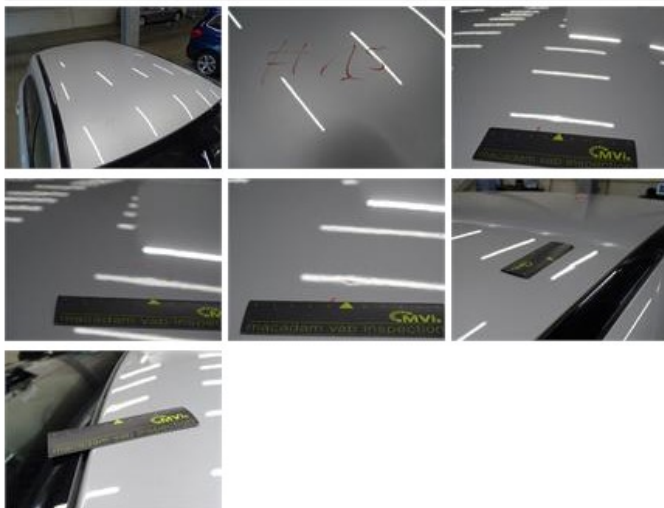

300,60

Door F R, Scratch(es), Acceptable

0,00

No pictures to display

Bumper F, Scratch(es), LI - Repair and paint (complete)

211,80

Wing R R, Dent(s) and scratch(es), LI - Repair and paint (complete) 308,20