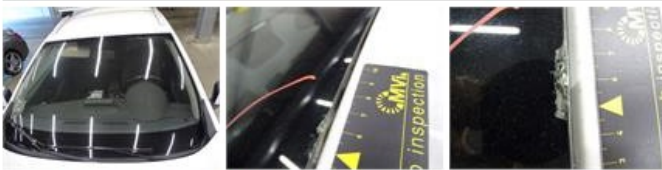

487,20

Trunk lid covering R, Scratch(es), Smart repair

110,64

Door F R, Dent(s) and scratch(es), LI - Repair and paint (complete)

318,35

Sill outer L, Dent(s) and scratch(es), LI - Repair and paint (complete)