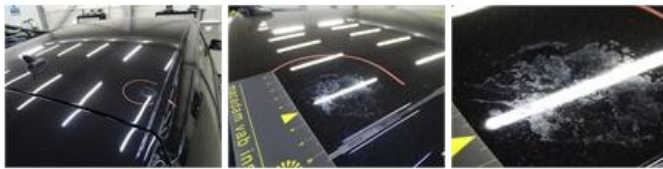

Alloy rim R L, Scratch(es), Acceptable 0,00

No pictures to display

Rearview mirror housing L, Scratch(es), 67 - Polish 0,00

No pictures to display

Roof, Chemical pollution, LI - Repair and paint (complete) 481,50