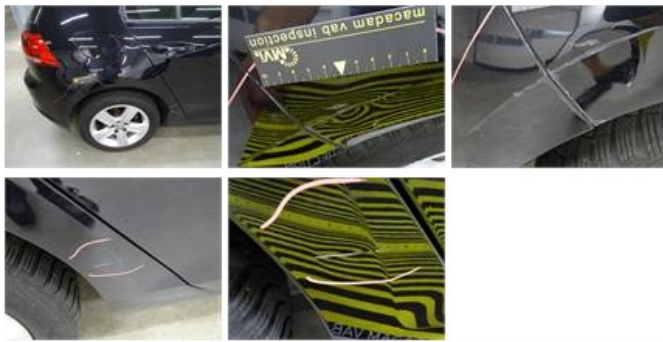

Wing R L, Dent(s) and scratch(es), LI - Repair and paint (complete) 308,20

Bumper R, Scratch(es), LI - Repair and paint (complete) 211,80

Rearview mirror housing R, Scratch(es), 67 - Polish 0,00

No pictures to display

Alloy rim F R, Scratch(es), LI - Repair and paint (complete) 95,00

Wing R R, Dent(s) and scratch(es), LI - Repair and paint (complete) 308,20

Alloy rim R L, Scratch(es), Acceptable 0,00

No pictures to display