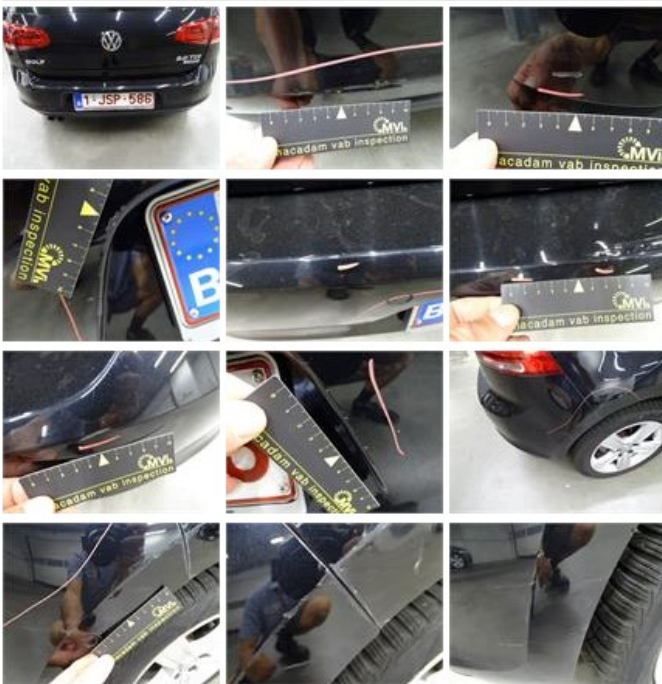

Degree of wear

	205/55/16/91 H LightMetal			
Winter tyres:	Fr.L.	Goodyear: 5 mm	Fr.R.	Goodyear: 5 mm
	Re.L.	Goodyear: 4 mm	Re.R.	Goodyear: 4 mm

Assistance equipment

Emergency spare wheel	Yes	Jack	Yes
-----------------------	-----	------	-----

Total cost ex VAT	2124,85
Bonnet, Scratch(es), 67 - Polish	0,00
<i>No pictures to display</i>	
Alloy rim F L, Scratch(es), LI - Repair and paint (complete)	95,00

Bumper F, Scratch(es), LI - Repair and paint (complete) 211,80

Wing R L, Dent(s) and scratch(es), LI - Repair and paint (complete) 308,20

Bumper R, Scratch(es), LI - Repair and paint (complete) 211,80

Rearview mirror housing R, Scratch(es), 67 - Polish 0,00

No pictures to display