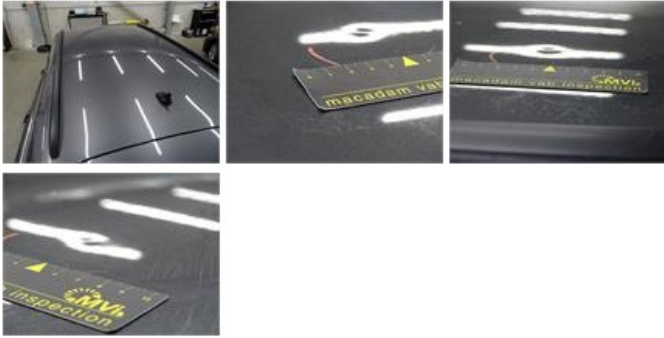

Roof, Dent(s), PDR - Paintless dent repair 63,00