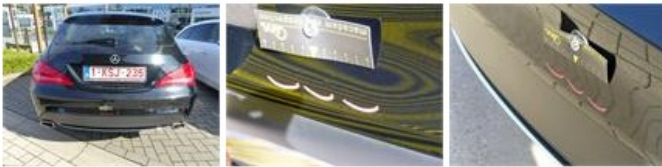

Bumper R, Bad repair, Acceptable 0,00

Wing F L, Dent(s), Acceptable 0,00

No pictures to display

Alloy rim F R polished, Scratch(es), LI - Repair and paint (complete) 95,00

Alloy rim R R polished, Scratch(es), Acceptable 0,00