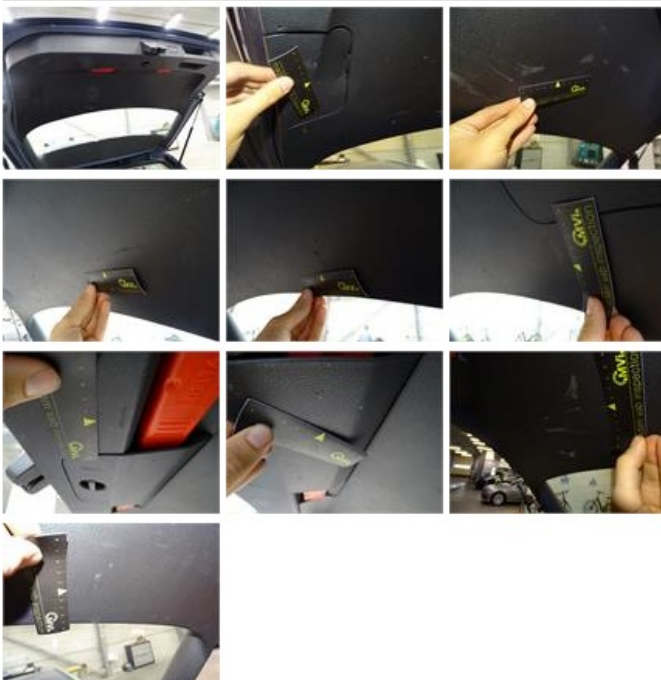

318,35

Bonnet, Chemical pollution, LI - Repair and paint (complete)

290,08

Alloy rim F R, Scratch(es), LI - Repair and paint (complete)

95,00

Seat cover F R, Hole, Smart repair

64,32

Wing R L, Scratch(es), Acceptable

0,00

No pictures to display

Trunk lid covering R, Scratch(es), Smart repair

110,64

Rocker panel inner R R, Dent(s), LI - Repair and paint (complete)

115,56

Door R L, Chemical pollution, Acceptable 0,00

No pictures to display