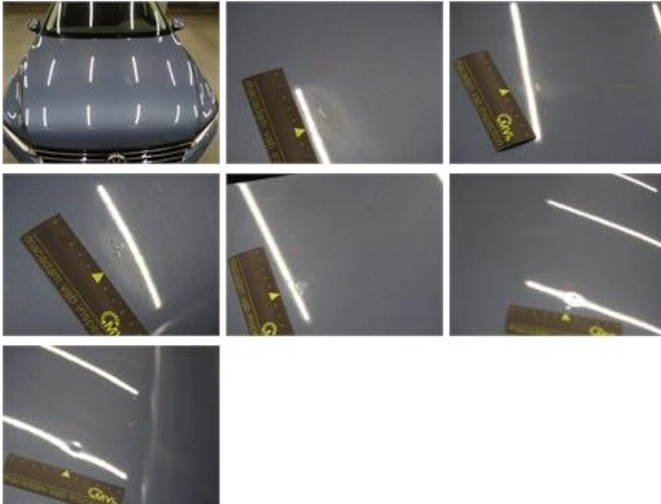

318,35

Bonnet, Chemical pollution, LI - Repair and paint (complete)

290,08

Alloy rim F R, Scratch(es), LI - Repair and paint (complete)

95,00

Seat cover F R, Hole, Smart repair

64,32

Wing R L, Scratch(es), Acceptable