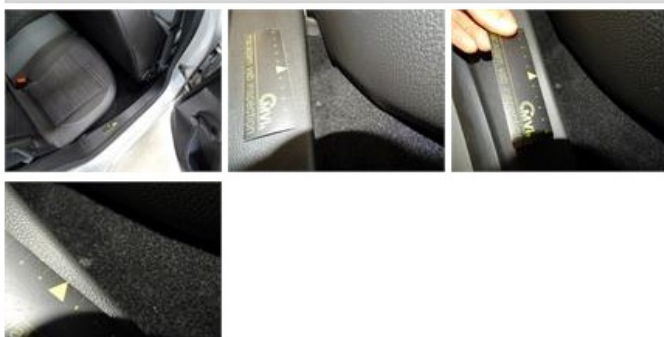

Floor covering R, Hole, Smart repair 64,32