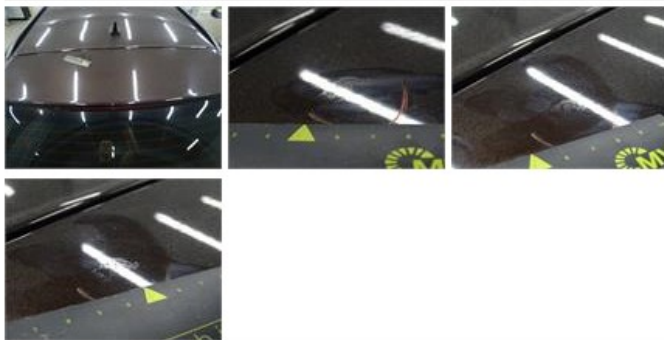

Degree of wear

215/60/16/95 V Steel			
Summer tyres:	Fr.L. Continental: 6 mm	Fr.R. Continental: 6 mm	
	Re.L. Vredestein: 7 mm	Re.R. Vredestein: 7 mm	

Assistance equipment

Repair kit	Yes	Compressor	Yes
Number of charging cables (normal)	0		
Number of charging cables (rapid charge)	0		

Bumper R, Scratch(es), Acceptable	0,00
<i>No pictures to display</i>	
Wing R R, Scratch(es), Acceptable	0,00
<i>No pictures to display</i>	
Wing R L, Scratch(es), Acceptable	0,00
<i>No pictures to display</i>	
Rear spoiler, Chemical polution, LI - Repair and paint (complete)	115,56