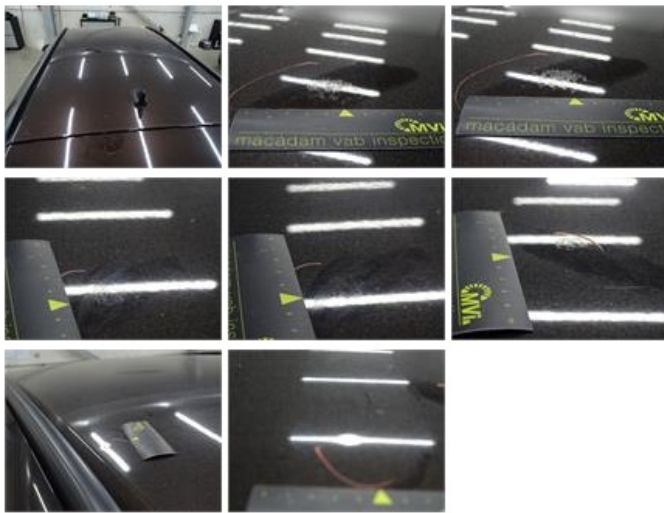

Bumper F, Scratch(es), Acceptable	0,00
<i>No pictures to display</i>	
Tailgate, Dent(s), Acceptable	0,00
<i>No pictures to display</i>	
Rearview mirror housing L, Scratch(es), Acceptable	0,00
<i>No pictures to display</i>	
Roof pillar R, Dent(s), PDR - Paintless dent repair	63,00