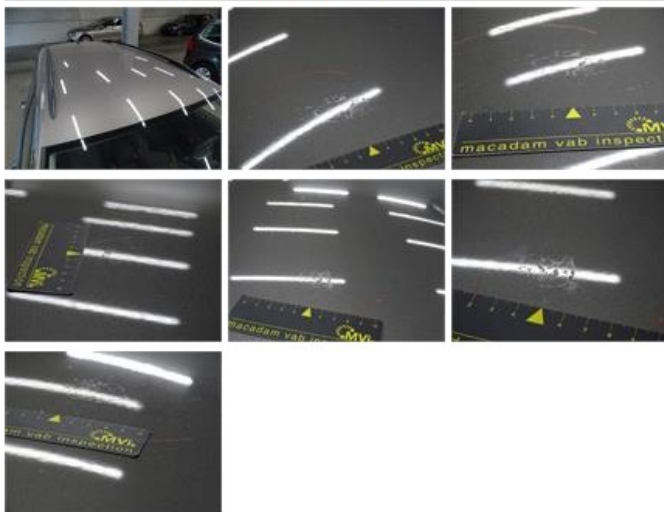

Degree of wear

195/65/15/91 H Steel				
Summer tyres:	Fr.L.	Kleber: 5 mm	Fr.R.	Kleber: 5 mm
	Re.L.	Continental: 4 mm	Re.R.	Continental: 4 mm

Assistance equipment

Spare wheel	Yes	Jack	Yes
Number of charging cables (normal)	0		
Number of charging cables (rapid charge)	0		

Total cost ex VAT	1675,45
Bonnet, Chemical polution, LI - Repair and paint (complete)	290,08

Bumper R, Scratch(es), Acceptable 0,00

No pictures to display

Wing R L, Scratch(es), Acceptable 0,00

No pictures to display

Tailgate, Dent(s), PDR - Paintless dent repair 63,00

Roof, Chemical pollution, LI - Repair and paint (complete) 481,50

Door F R, Dent(s) and scratch(es), LI - Repair and paint (complete) 318,35

Wheel cover F R, Scratch(es), Acceptable 0,00