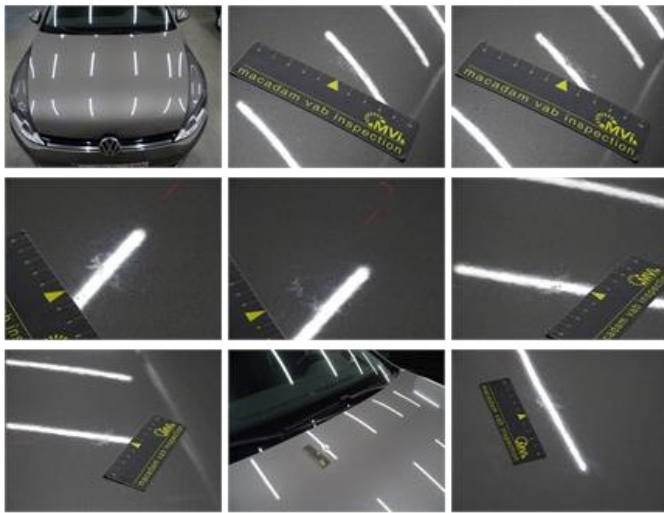

Bumper R, Scratch(es), Acceptable 0,00

No pictures to display

Wing R L, Scratch(es), Acceptable 0,00

No pictures to display

Tailgate, Dent(s), PDR - Paintless dent repair 63,00

Roof, Chemical pollution, LI - Repair and paint (complete) 481,50

Door F R, Dent(s) and scratch(es), LI - Repair and paint (complete) 318,35

Wheel cover F R, Scratch(es), Acceptable 0,00

No pictures to display

Rear window, Scratch(es), Acceptable 0,00

No pictures to display

Bumper F, Scratch(es), Acceptable 0,00

No pictures to display

Wing R R, Dent(s) and scratch(es), LI - Repair and paint (complete) 308,20