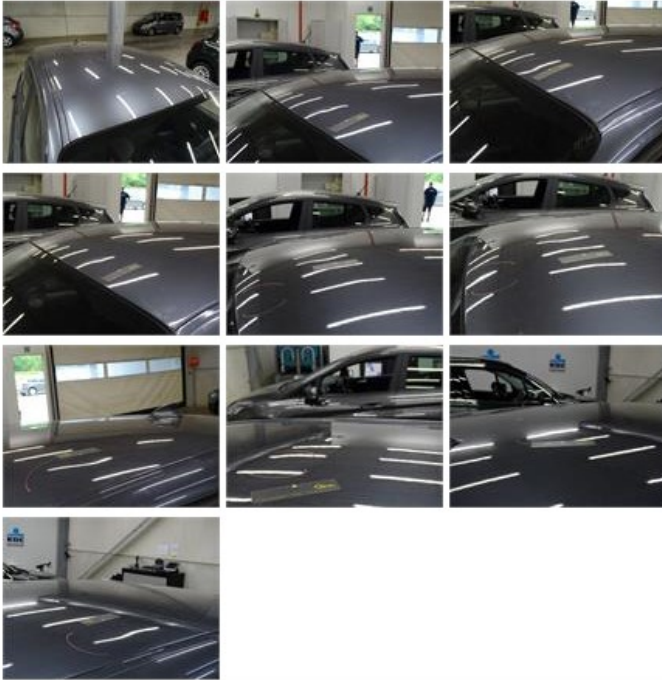

Roof, Deformed / Strained, LI - Repair and paint (complete) 553,50

Wing F R, Scratch(es), Acceptable 0,00

No pictures to display

Door F R, Dent(s), LI - Repair and paint (complete) 318,35