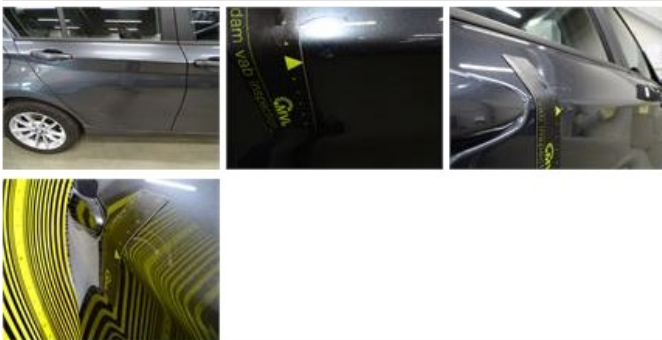

Compressor, Missing, E - Replace 0,00

Rearview mirror basis R, Scratch(es), Acceptable 0,00

No pictures to display

Door R L, Dent(s) and scratch(es), Acceptable 0,00

No pictures to display

Alloy rim R R, Scratch(es), LI - Repair and paint (complete) 95,00