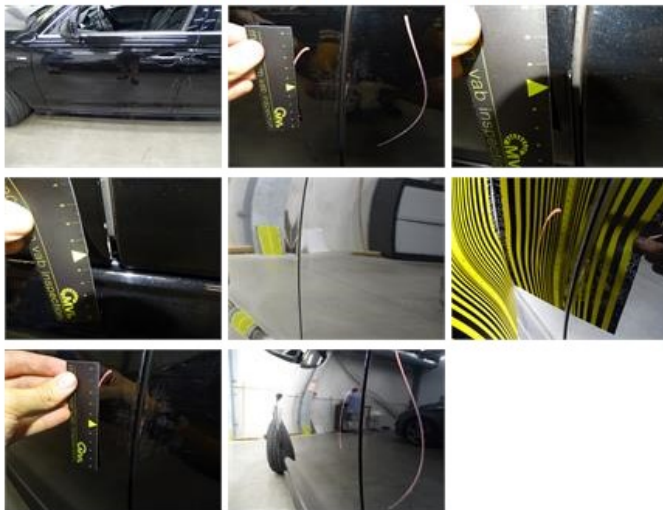

Wing F R, Scratch(es), Acceptable 0,00

No pictures to display

Bonnet, Stone chip(s), Acceptable 0,00

No pictures to display

Alloy rim F R polished, Scratch(es), LI - Repair and paint (complete) 95,00

Door F L, Dent(s) and scratch(es), LI - Repair and paint (complete) 382,02

Alloy rim R R polished, Scratch(es), LI - Repair and paint (complete) 95,00

Sill outer L, Scratch(es), LI - Repair and paint (complete) 372,60

Bumper F, Scratch(es), LI - Repair and paint (complete) 254,16