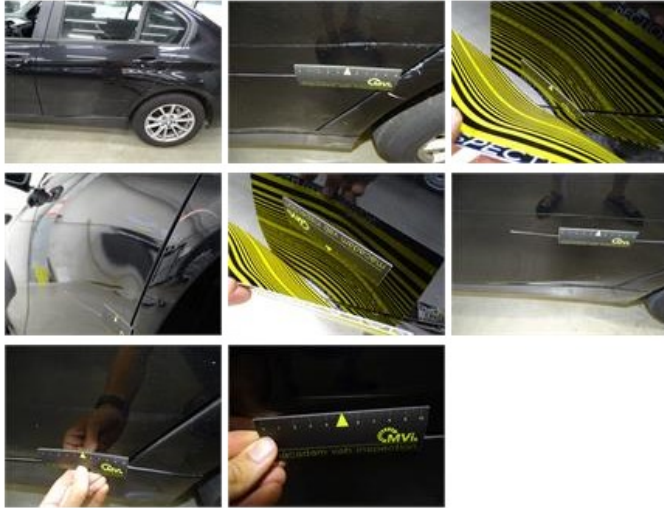

Wing R R, Scratch(es), Acceptable

0,00

No pictures to display

Door R R, Scratch(es), Acceptable

0,00

No pictures to display

211,80