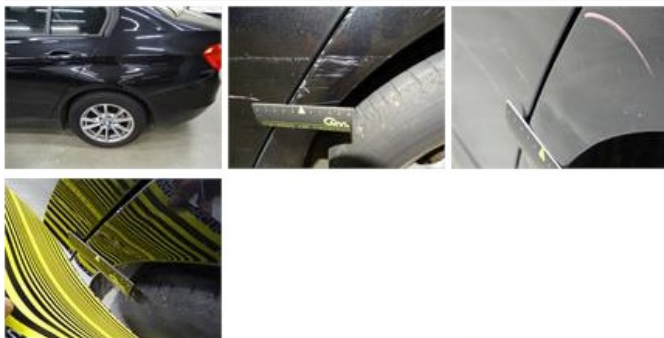

Bumper F, Scratch(es), LI - Repair and paint (complete)

211,80

Windscreen, Stone chip(s), Windscreen repair

0,00

Tailgate, Scratch(es), Acceptable

0,00

*No pictures to display*

Wing R L, Dent(s) and scratch(es), LI - Repair and paint (complete)

0,00

Door F L, Dent(s) and scratch(es), LI - Repair and paint (complete)

318,35

Bonnet, Scratch(es), Acceptable	0,00
<i>No pictures to display</i>	
Wing F R, Chemical polition, LI - Repair and paint (complete)	220,18