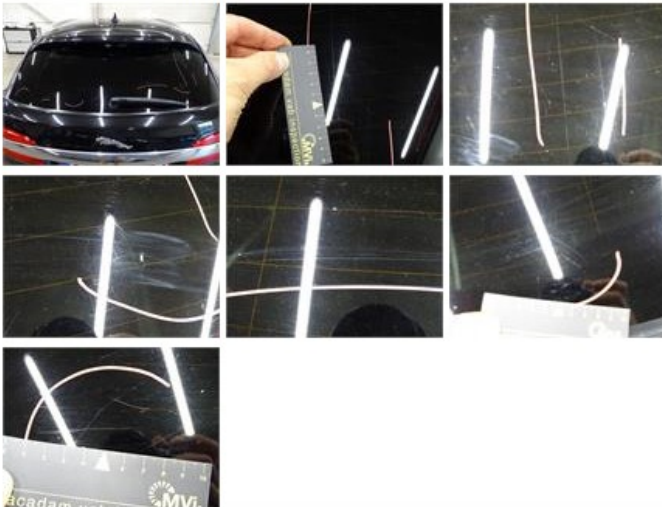

Rear window, Scratch(es), E - Replace 0,00

Door F L, Scratch(es), LI - Repair and paint (complete) 382,02