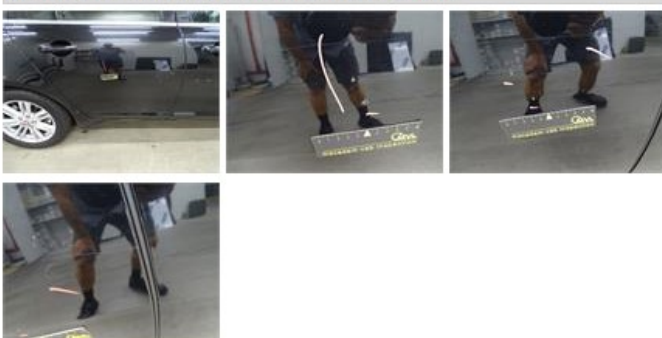

Door R R, Scratch(es), LI - Repair and paint (complete) 382,02

Bumper R, Dent(s) and scratch(es), LI - Repair and paint (complete) 254,16