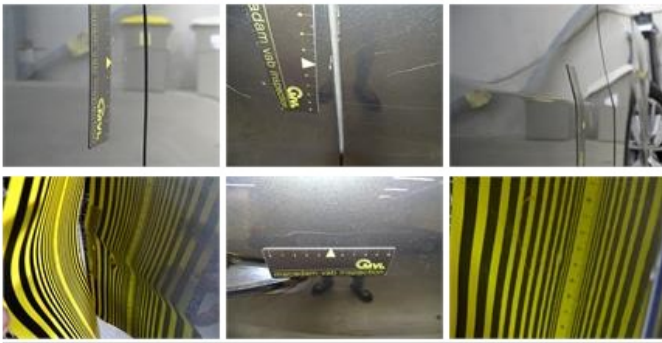

Wing R L, Scratch(es), Acceptable 0,00

No pictures to display

Alloy rim R L polished, Scratch(es), Acceptable 0,00

No pictures to display

Alloy rim R R polished, Scratch(es), LI - Repair and paint (complete) 95,00

Door F L, Scratch(es), Acceptable 0,00

No pictures to display

Alloy rim F R polished, Scratch(es), LI - Repair and paint (complete) 95,00

Door R L, Scratch(es), Acceptable 0,00

No pictures to display

Wing R R, Dent(s) and scratch(es), Acceptable 0,00

No pictures to display

Bumper F, Scratch(es), Acceptable 0,00

No pictures to display

Door R R, Dent(s) and scratch(es), LI - Repair and paint (complete) 318,35

Alloy rim F L polished, Scratch(es), LI - Repair and paint (complete) 95,00