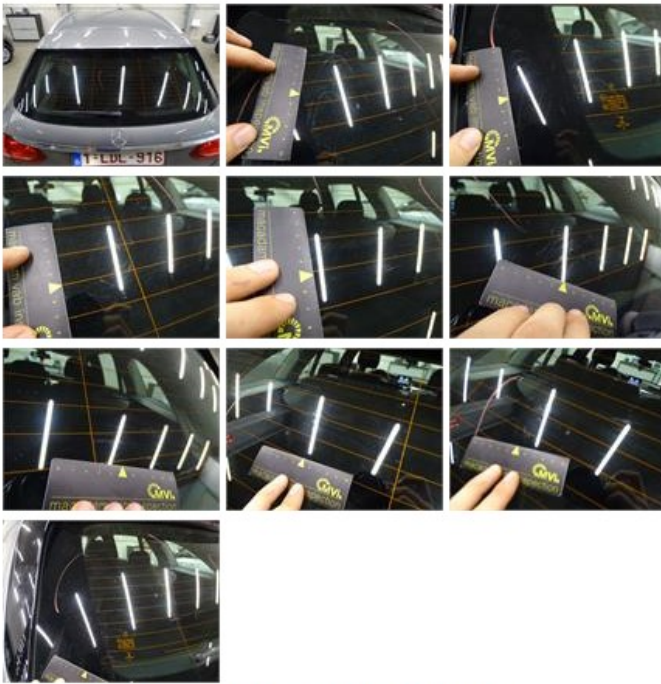

Wing R L, Dent(s), Acceptable 0,00

No pictures to display

Rear window, Scratch(es), E - Replace 370,00

Roof, Dent(s) and scratch(es), LI - Repair and paint (complete) 481,50