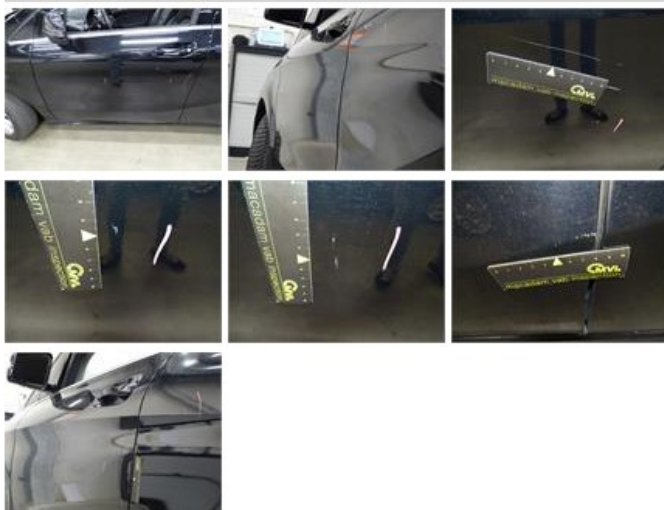

Door F L, Dent(s) and scratch(es), LI - Repair and paint (complete) 318,35