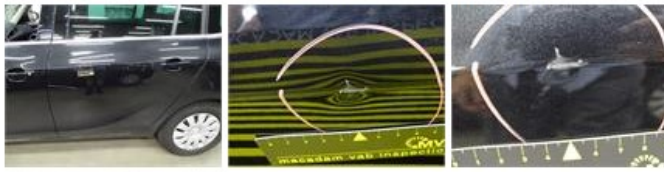

Door R L, Dent(s) and scratch(es), LI - Repair and paint (complete) 318,35