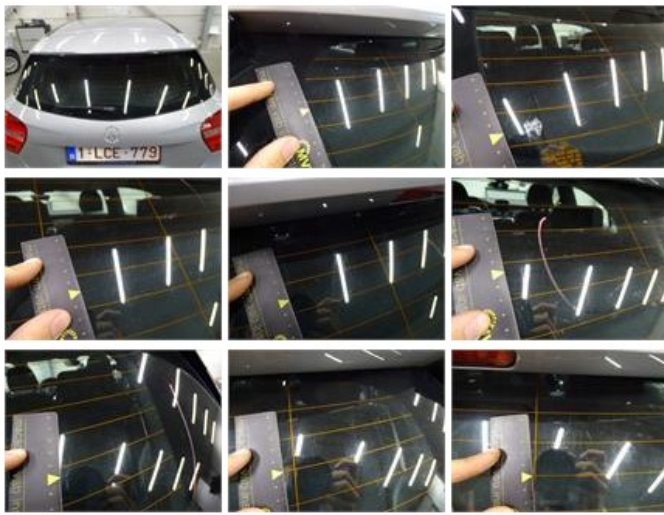

Bumper F, Scratch(es), LI - Repair and paint (complete)

211,80