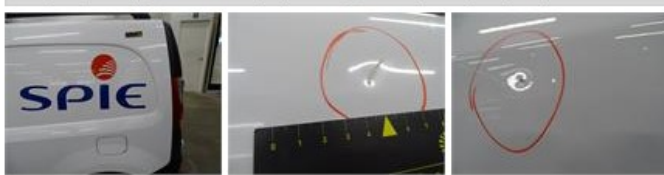

Roof, Dent(s), LI - Repair and paint (complete) 361,13