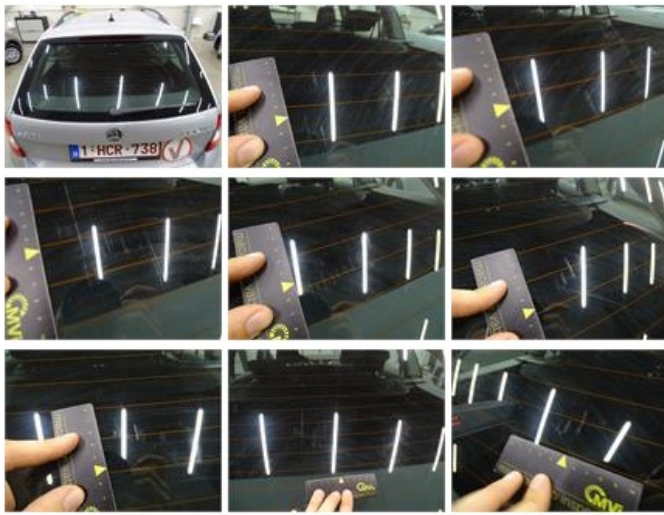

Door F L, Deformed / Strained, LI - Repair and paint (complete)

318,35