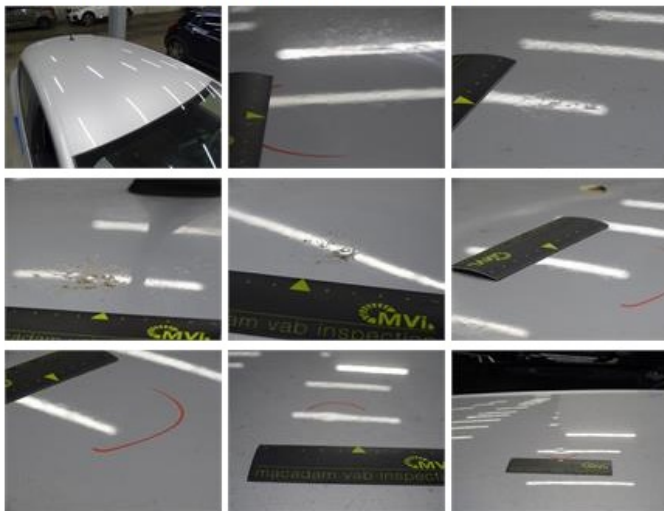

Wing F R, Scratch(es), Acceptable 0,00

No pictures to display

Bodywork, Not original part, Acceptable 0,00

No pictures to display

Door R L, Dent(s) and scratch(es), Acceptable 0,00

No pictures to display

Roof, Chemical pollution, LI - Repair and paint (complete) 385,20