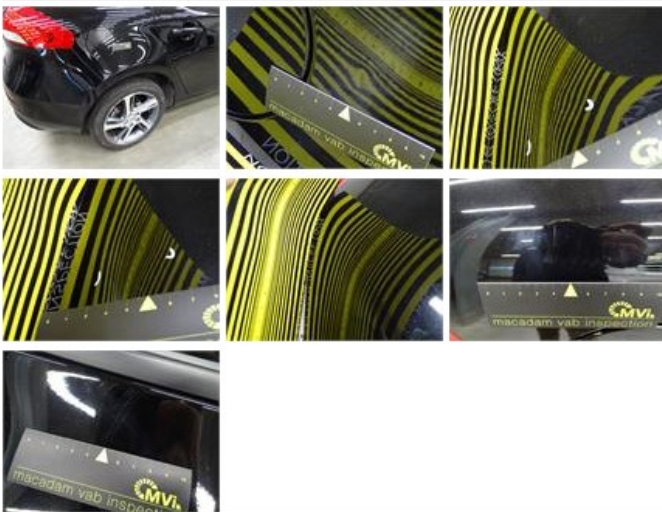

VOLVO V40: 1RSY471

Vinnumber:	VV1MV74L1H2425069	Versionname:	D2 Kinetic
First Registrationdate:	22/02/2017	Fiscalpower:	
Expertise Mileage:	70728	Power Kw:	88
Bodytype:		Body color:	Black
Gearbox:	MAN 6 VIT	Paint type:	Metalic
Transmission:	Front	Rims summer:	Aluminium
Fueltype:	Diesel	Oil level:	OK
Battery functioning:	Yes	Parking lot:	3432
Number of doors:	5		
Number of seats:	5		
Number head rests:	5		
Rims summer:	Aluminium		
Category:	Passenger Car		
Oil level:	OK		
Registration Certificate Car (BE):	Yes		

Degree of wear

	205/50/17/93 W LightMetal			
Summer tyres:	Fr.L.	Pirelli: 5 mm	Fr.R.	Pirelli: 5 mm
	Re.L.	Pirelli: 5 mm	Re.R.	Pirelli: 5 mm

Assistance equipment

Repair kit	Yes	Compressor	Yes
Number of charging cables (normal)	0		
Number of charging cables (rapid charge)	0		

Total cost ex VAT	805,00
Alloy rim R L polished, Scratch(es), LI - Repair and paint (complete)	95,00

Door R R, Scratch(es), Acceptable 0,00

No pictures to display

Roof, Hail damage, PDR - Hail 0,00

Alloy rim F L polished, Scratch(es), LI - Repair and paint (complete) 95,00

Wing R R, Dent(s) and scratch(es), LI - Repair and paint (complete) 308,20

Alloy rim R R polished, Scratch(es), LI - Repair and paint (complete) 95,00

Bonnet, Hail damage, PDR - Hail 0,00

Alloy rim F R polished, Rust, Acceptable 0,00