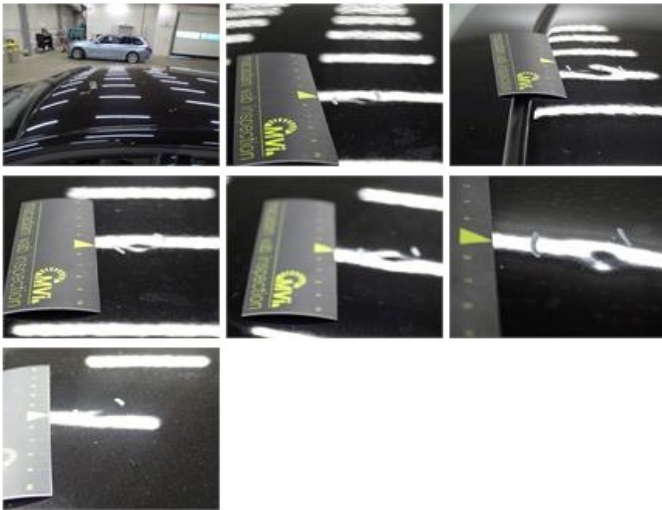

Door R R, Scratch(es), Acceptable 0,00

No pictures to display

Roof, Hail damage, PDR - Hail 0,00