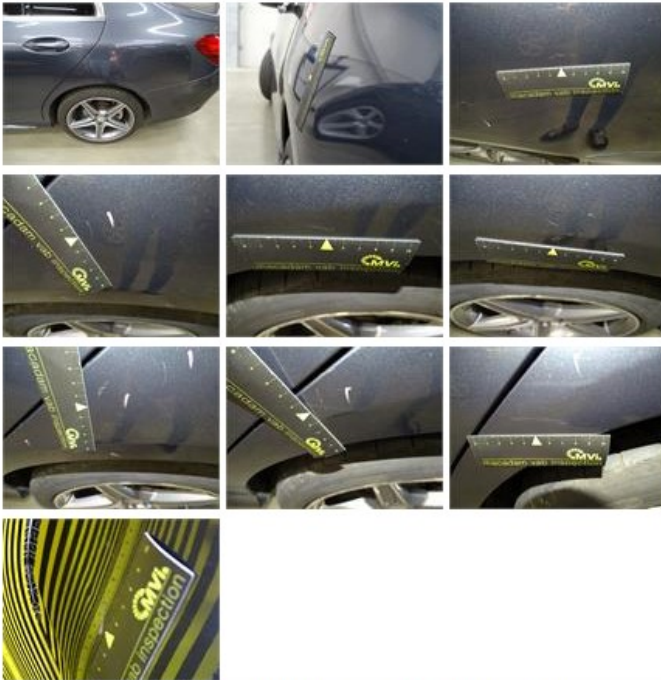

Degree of wear

225/45/18/95 Y LightMetal				
Summer tyres:	Fr.L.	Michelin: 4 mm	Fr.R.	Michelin: 4 mm
	Re.L.	Michelin: 2 mm	Re.R.	Michelin: 2 mm

Assistance equipment

Number of charging cables (normal)	0	Runflat	Yes
Number of charging cables (rapid charge)	0		

No pictures to display

Wing F L, Scratch(es), Acceptable	0,00
--	-------------

No pictures to display

No pictures to display

Door F R, Scratch(es), Acceptable 0,00

No pictures to display

Bumper F, Scratch(es), LI - Repair and paint (complete) 211,80

Bumper cover R M, Broken, E - Replace 131,19

Bonnet, Scratch(es), LI - Repair and paint (complete) 290,08

Bumper moulding F R, Scratch(es), E - Replace 14,40

Door R L, Scratch(es), Acceptable 0,00

No pictures to display

Windscreen, Stone chip(s), Acceptable

0,00

Wing R L, Dent(s) and scratch(es), LI - Repair and paint (complete)

308,20

Alloy rim R R polished, Scratch(es), LI - Repair and paint (complete)

95,00

Alloy rim F L polished, Scratch(es), LI - Repair and paint (complete)