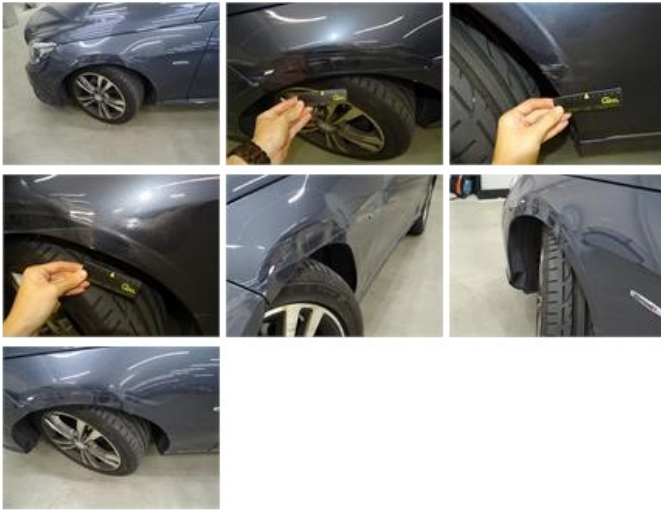

Bumper R, Scratch(es), LI - Repair and paint (complete) 254,16

Alloy rim F R polished, Scratch(es), Acceptable 0,00

No pictures to display

Wing R L, Bad repair, Acceptable 0,00

Rearview mirror housing L, Scratch(es), Acceptable 0,00

No pictures to display

Wing F L, Dent(s) and scratch(es), LI - Repair and paint (complete)

360,21

Roof, Dent(s) and scratch(es), LI - Repair and paint (complete)

0,00

Alloy rim F L polished, Scratch(es), LI - Repair and paint (complete)