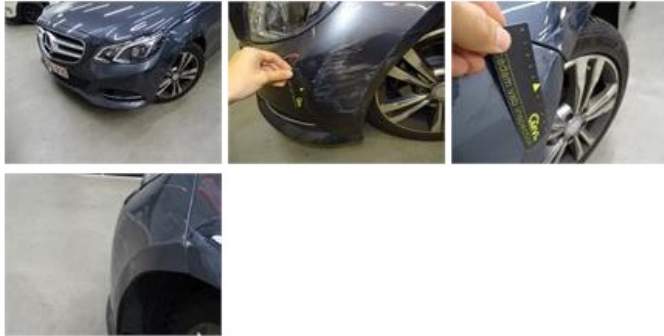

Bonnet, Stone chip(s), Acceptable 0,00