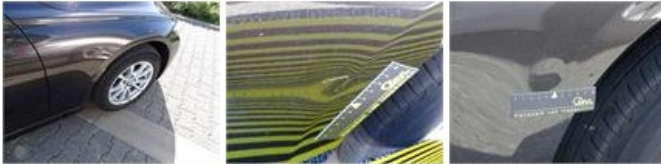

Wing F R, Dent(s) and scratch(es), LI - Repair and paint (complete) 268,18