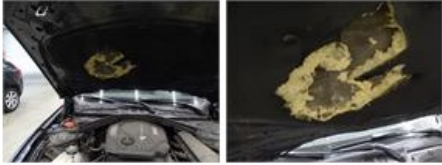

Bumper R, Scratch(es), Acceptable	0,00
--	-------------

No pictures to display

No pictures to display

Protection plate M, Deformed / Strained, E - Replace	74,00
--	-------

Roof, Chemical pollution, LI - Repair and paint (complete)	481,50
--	--------