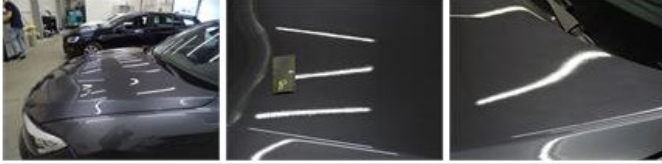

Alloy rim R R, Scratch(es), Acceptable	0,00

No pictures to display

Wing F L, Repaired, Acceptable	0,00

No pictures to display