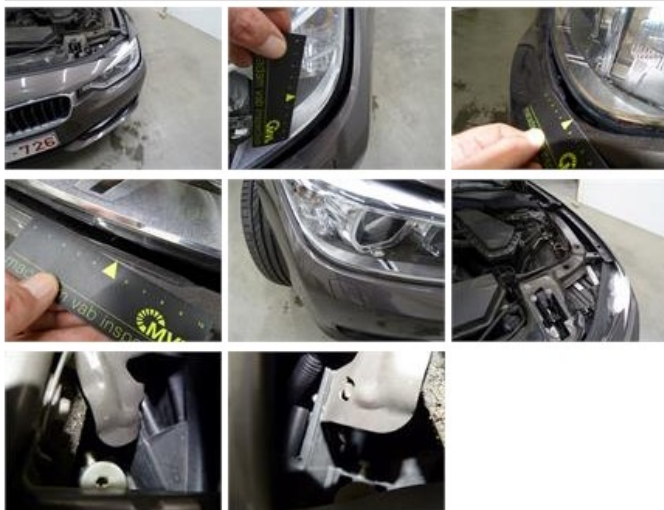

Assistance equipment

Number of charging cables (normal)	0
Number of charging cables (rapid charge)	0

Total cost ex VAT	1987,58
Wing R R, Dent(s) and scratch(es), LI - Repair and paint (complete)	308,20

Bumper R, Scratch(es), Acceptable 0,00

No pictures to display

Bonnet, Chemical polution, LI - Repair and paint (complete) 290,08

Bumper F, Dent(s), LI - Repair and paint (complete) 211,80

Xenon headlight L, Broken, E - Replace 696,00

Roof, Chemical polution, LI - Repair and paint (complete) 481,50