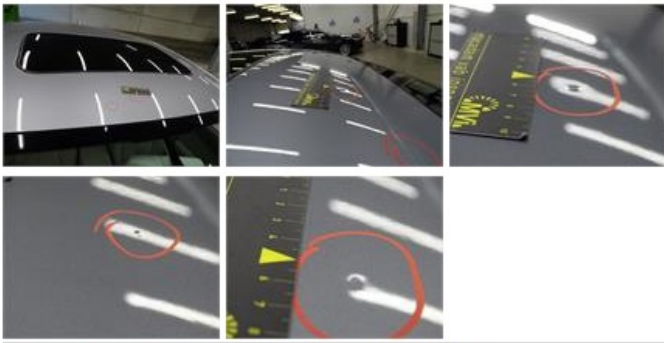

Bumper F, Dent(s) and scratch(es), LI - Repair and paint (complete) 254,16

Bonnet, Stone chip(s), Acceptable 0,00

No pictures to display

Bumper R, Scratch(es), LI - Repair and paint (complete) 254,16