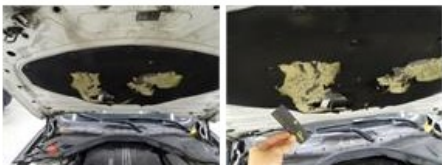

Protection plate M, Deformed / Strained, E - Replace 74,00