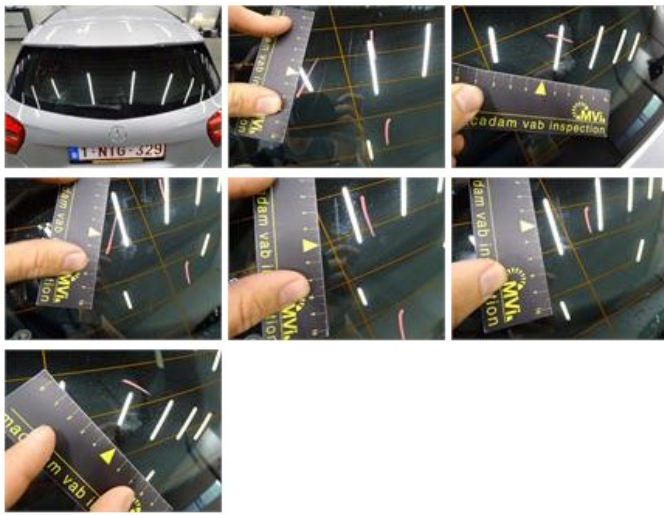

Door F R, Scratch(es), Acceptable 0,00

No pictures to display

Wing F R, Scratch(es), Acceptable 0,00

No pictures to display

Bumper R, Scratch(es), LI - Repair and paint (complete) 211,80

Alloy rim F R, Scratch(es), LI - Repair and paint (complete) 95,00

Door R L, Dent(s) and scratch(es), LI - Repair and paint (complete) 318,35

Wing R L, Scratch(es), LI - Repair and paint (complete) 308,20