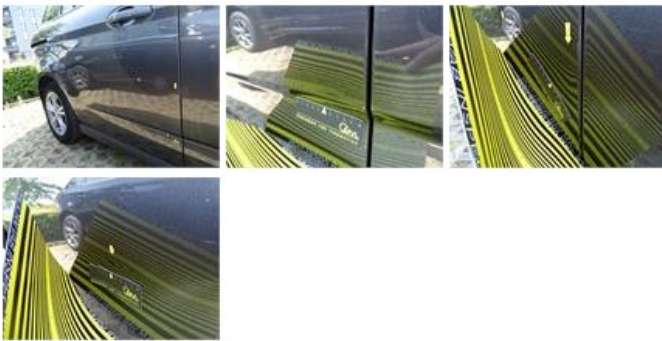

Door F R, Dent(s) and scratch(es), Acceptable 0,00

No pictures to display

Door F L, Scratch(es), Acceptable 0,00

No pictures to display

Ceiling, Stain, Acceptable 0,00

No pictures to display

Alloy rim F R polished, Scratch(es), LI - Repair and paint (complete) 95,00