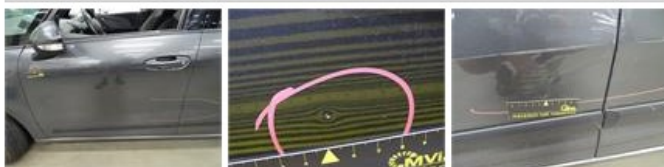

318,35

Wing F L, Scratch(es), Acceptable

0,00

No pictures to display

Bumper R, Dent(s) and scratch(es), LI - Repair and paint (complete)

211,80

Tailgate, Scratch(es), LI - Repair and paint (complete)

301,68