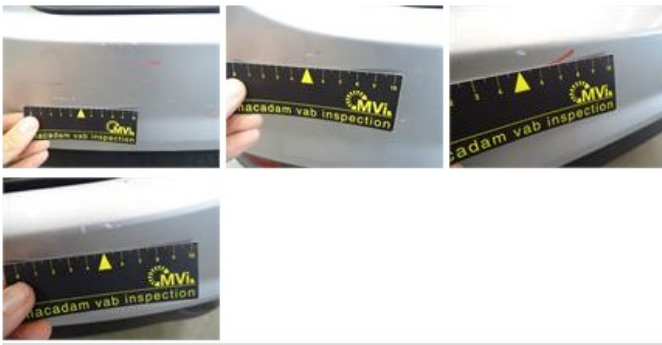

Door F R, Scratch(es), LI - Repair and paint (complete) 318,35

Bumper moulding F, Broken, E - Replace 14,40

Wing R L, Dent(s) and scratch(es), LI - Repair and paint (complete) 0,00

Luggage space cover, Scratch(es), Smart repair 110,64

Trunk lid covering R, Scratch(es), Smart repair 110,64

Bonnet, Dent(s), Acceptable 0,00

No pictures to display

Alloy rim R L, Scratch(es), LI - Repair and paint (complete) 95,00